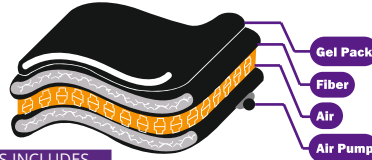

SISSEL® Hot Cold Soft Pack
Especially suited for back applications!

40 X 28 cm
Rs. 2845/- pc

DISPOTECH
YOUR DISPOSABLE EXCELLENCE

DISPO GEL

Reusable & Completely Atoxic - Hot & Cold Gel Pack

A : 14 X 24 CM
B : 14 X 18 CM

Without cover
A : Rs. 488 /- pc
B : Rs. 378 /- pc

With cover & show box
A : Rs. 1070 /- pc
B : Rs. 977 /- pc

Hold

COLD COMPRESSION THERAPY

3 Layer Compression System made of anti-drip fabric

KITS INCLUDES

air-sleeve for compression

Cooling gel pad

Air pump with regulating button

white under-sleeve for compression

Cryotherapy

Convenient

Compression system

Relieves residual pain

Improves Range Of Motion