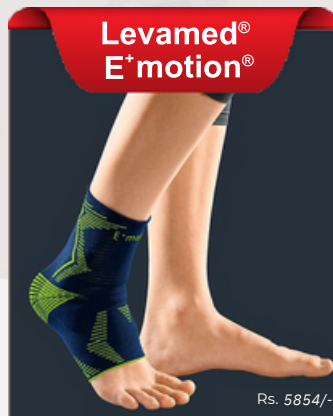

Rs. 1995/-

Innovative comfort knit with anatomically tailored support

Integrated silicone pad with a 3D profile for a gentle massage

Ankle support with silicone cushions

Levamed

Rs. 4481/-

Levamed® E+motion®