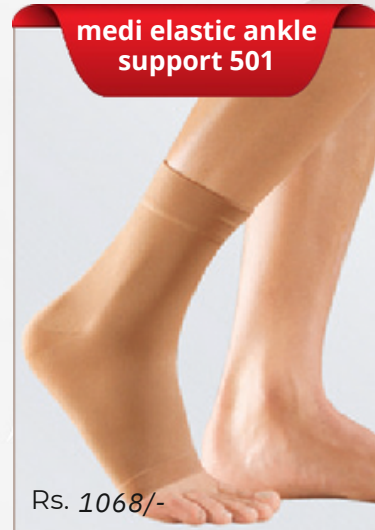

# medi ankle supports

medi

## QUALITY FEATURES

Rs. 1068/-

Two-way stretch ankle support in a medium compression with fitted heel

soft instep and supple edging

Integrated silicone pad

Achilles tendon support with integrated anatomically formed silicone pad