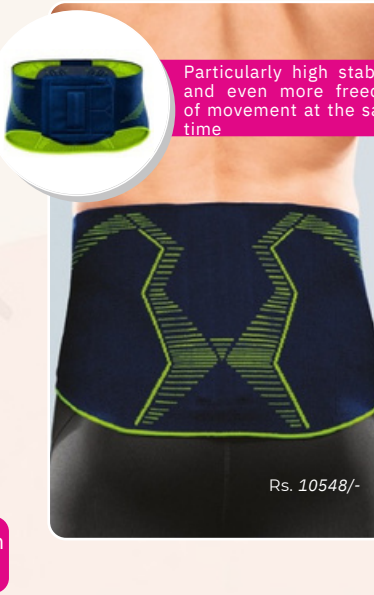

Lumbamed®-Lumbar Supports

medi

Lumbamed® basic
Lumbar support with spring ribs

Lumbamed® sacro
Brace for stabilisation and relief the pelvis and sacroiliac joint

The fastener can be adapted continually to the abdominal contours.

SCAN FOR MORE

SCAN QR CODE or TYPE in URL

SCAN QR CODE or TYPE in URL

Rs. 8359/-

Rs. 11173/-

Pain relief via stabilisation and taking the load off the pelvis and sacroiliac joints

Lumbamed® plus
Lumbar support with massage pad

Lumbamed® plus E+ motion®
Sporty lumbar support with massage pad

Lumbamed® disc
Lumbar support with adjustable stabilisation system

Lumbamed® stabil
Lumbar support with tension straps and optional lumbosacral pad