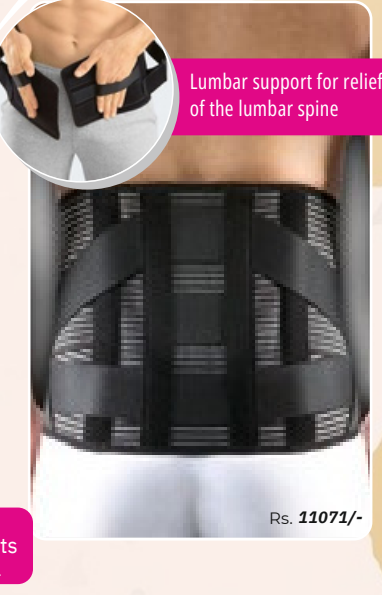

Lumbamed®-Lumbar Supports

medi

Lumbamed® basic
Lumbar support with spring ribs

Lumbamed® sacro
Brace for stabilisation and relief the pelvis and sacroiliac joint

The fastener can be adapted continually to the abdominal contours.

SCAN FOR MORE

SCAN QR CODE or TYPE in URL

SCAN QR CODE or TYPE in URL

Rs. 8359/-

Rs. 11173/-

Pain relief via stabilisation and taking the load off the pelvis and sacroiliac joints

Lumbamed® plus
Lumbar support with massage pad

Lumbamed® plus E+ motion®
Sporty lumbar support with massage pad

Lumbamed® disc
Lumbar support with adjustable stabilisation system

Lumbamed® stabil
Lumbar support with tension straps and optional lumbosacral pad